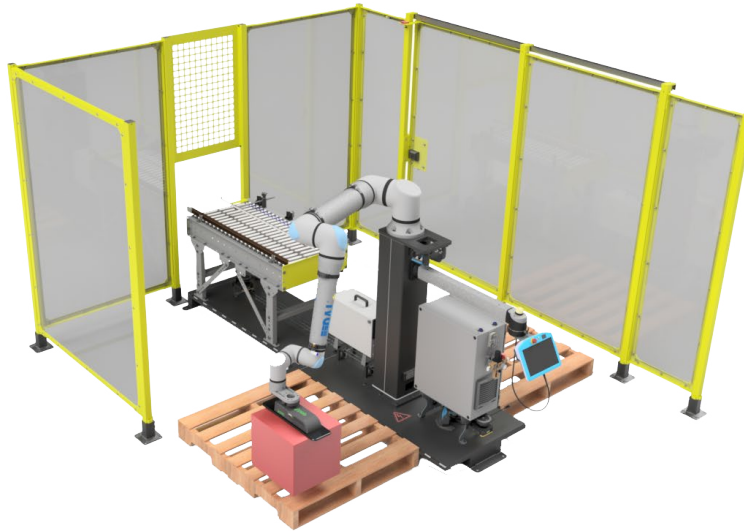

RENTAL SPECIFICATIONS

PAYLOAD	44 lbs (20 kg)	INFEED CONVEYOR	Hytrol E24 - 4' with product guides
END EFFECTOR	Vacuum	SAFETY COMPONENTS	270° area scanners
RATE	Up to 8 picks per/minute	POWER REQUIREMENTS	110V, 1PH, 20AMP single phase outlet
LOAD HEIGHT	80" (2032 mm)	PNEUMATIC REQUIREMENTS	80psi 6.0SCFM
PALLET BUILD LOCATIONS	48" x 48" max pallet size		

Specifications are subject to change without notice

COBOT RENTAL: MADE EASY

Assess Your Needs: Determine if your specific requirements align with our cobot capabilities. If you're unsure, our team can assist you in determining your requirements.

Initiation Fee: A one-time initiation fee covers the integration, deployment of the cobot at your facility, and necessary training for your team.

Minimum Rental Commitment: 3-month.

To learn more about our cobot rental program and determine if it's the right solution for you, please contact our team at: cobotrental@colmac.com

+1 (877) 204-7444
columbiaokura.com

Columbia
okura LLC