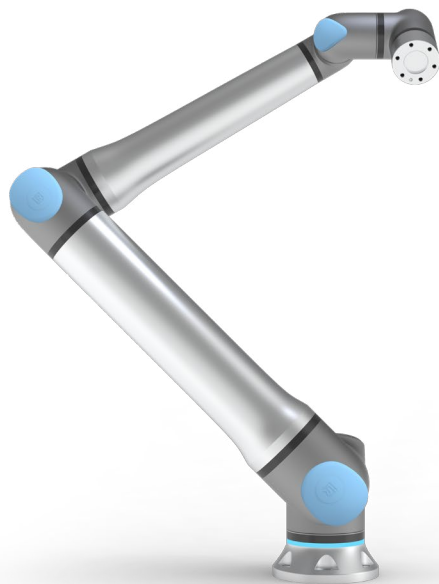

miniPAL® RENTAL PROGRAM

A FLEXIBLE AND SCALABLE SOLUTION

The Columbia/Okura cobot rental program enables businesses to easily access palletizing cobots with minimal upfront investment, ensuring a cost-effective solution arrives in your facility quickly. By automating palletizing—a repetitive task—we can help you bridge the labor gap and free up your workforce to focus on more complex and strategic activities.